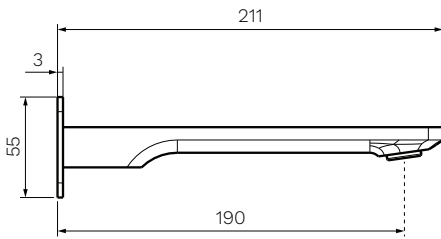

## Quad II Wall Bath Spout 190mm

**Product Code: HQ2.02WF190.XX**

(see colour codes below)

The Quad II tapware collection is defined by its soft square style and is available in several highly durable special finishes to personalise your bathroom.

Polished  
Chrome

Matt  
Black

Brushed  
Nickel

Brushed  
Brass

Fucile

- Colour & Finish** — Chrome Polished, Black Matt (02), Brushed Nickel (41), Brushed Brass (46), Fucile (50)
- Material** — Brass
- W x D x H** — 55 x 211 x 55mm
- Outlet Type** — 190mm Reach. Angle of flow adjustable. Push on - Spigot, G1/2 internal included
- Application** — Basin, Bath
- Warranty** — 15 Years (Conditions Apply)

**Installation note:**

Restrictor fitted - removable for bath application.

PARISI