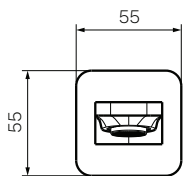

## Quad II Wall Bath Spout 190mm

**Product Code: HQ2.02WF190.XX**

(see colour codes below)

The Quad II tapware collection is defined by its soft square style and is available in several highly durable special finishes to personalise your bathroom.

Polished  
Chrome

Matt  
Black

Brushed  
Nickel

Brushed  
Brass

Fucile

- Colour & Finish** — Chrome Polished, Black Matt (02), Brushed Nickel (41), Brushed Brass (46), Fucile (50)
- Material** — Brass
- W x D x H** — 55 x 211 x 55mm
- Outlet Type** — 190mm Reach. Angle of flow adjustable. Push on - Spigot, G1/2 internal included
- Application** — Basin, Bath
- Warranty** — 15 Years (Conditions Apply)

**Installation note:**

Restrictor fitted - removable for bath application.

PARISI