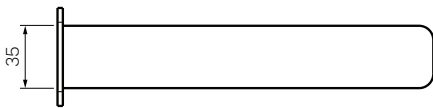

## Quad II Wall Bath Spout 190mm

**Product Code: HQ2.02WF190.XX**

(see colour codes below)

The Quad II tapware collection is defined by its soft square style and is available in several highly durable special finishes to personalise your bathroom.

Polished  
Chrome

Matt  
Black

Brushed  
Nickel

Brushed  
Brass

Fucile

- Colour & Finish** — Chrome Polished, Black Matt (02), Brushed Nickel (41), Brushed Brass (46), Fucile (50)
- Material** — Brass
- W x D x H** — 55 x 211 x 55mm
- Outlet Type** — 190mm Reach. Angle of flow adjustable. Push on - Spigot, G1/2 internal included
- Application** — Basin, Bath
- Warranty** — 15 Years (Conditions Apply)

**Installation note:**

Restrictor fitted - removable for bath application.

PARISI