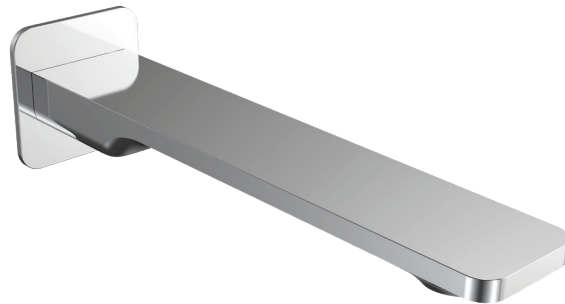

## Quad II Wall Bath Spout 190mm

**Product Code: HQ2.02WF190.XX**

(see colour codes below)

The Quad II tapware collection is defined by its soft square style and is available in several highly durable special finishes to personalise your bathroom.

Polished  
Chrome

Matt  
Black

Brushed  
Nickel

Brushed  
Brass

Fucile

- Colour & Finish** — Chrome Polished, Black Matt (02), Brushed Nickel (41), Brushed Brass (46), Fucile (50)
- Material** — Brass
- W x D x H** — 55 x 211 x 55mm
- Outlet Type** — 190mm Reach. Angle of flow adjustable. Push on - Spigot, G1/2 internal included
- Application** — Basin, Bath
- Warranty** — 15 Years (Conditions Apply)

**Installation note:**

Restrictor fitted - removable for bath application.

PARISI